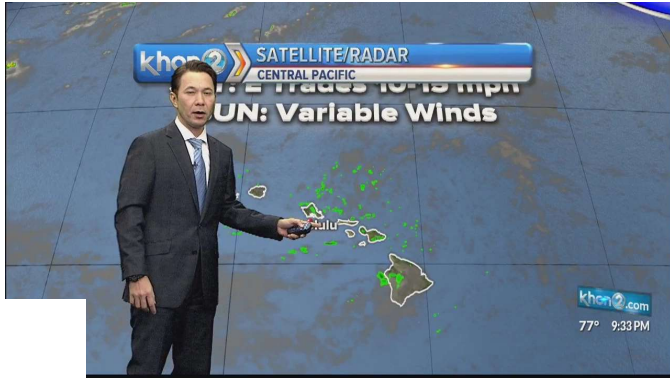

70°

TOP STORIES

Light and variable winds returning to the islands Sunday