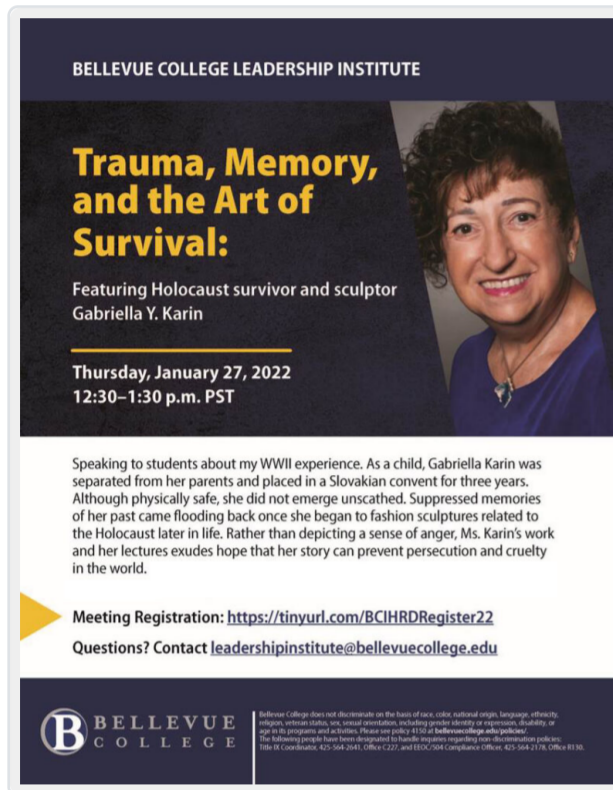

OFFICE OF STUDENT ENGAGEMENT

 Search

- Student Engagement Home
- Student Organizations
- Student Activities
- Organization Resources
- Leadership Institute
- News**
- About Us

The C Building will be closed from June 30 through August 5 for electrical upgrades. During this time, the Office of Student Engagement will operate remotely, Monday-Thursday, 7:30 AM – 5 PM and Friday 8 AM – noon. Staff are available online!

Holocaust Remembrance: Gabriella Karin

Date posted: January 13, 2022

Coming Thursday, January 27 @ 12:30 PM on Zoom:

Please join the Leadership Institute on Holocaust Remembrance Day as we honor the many millions who died during the holocaust and work to prevent future genocides.

Gabriella Karin, sculptor and Holocaust survivor, will talk about her experience as a child during WWII. Separated from her parents, she was placed in a Slovakian convent for three years. As an adult, suppressed memories of her past came flooding back once she began to fashion sculptures related to the Holocaust.

Rather than depicting a sense of anger, Ms Karin's work and her lectures exudes hope that her story can prevent persecution and cruelty in the world.

Meeting link: <https://tinyurl.com/BCIHRDRegister22>